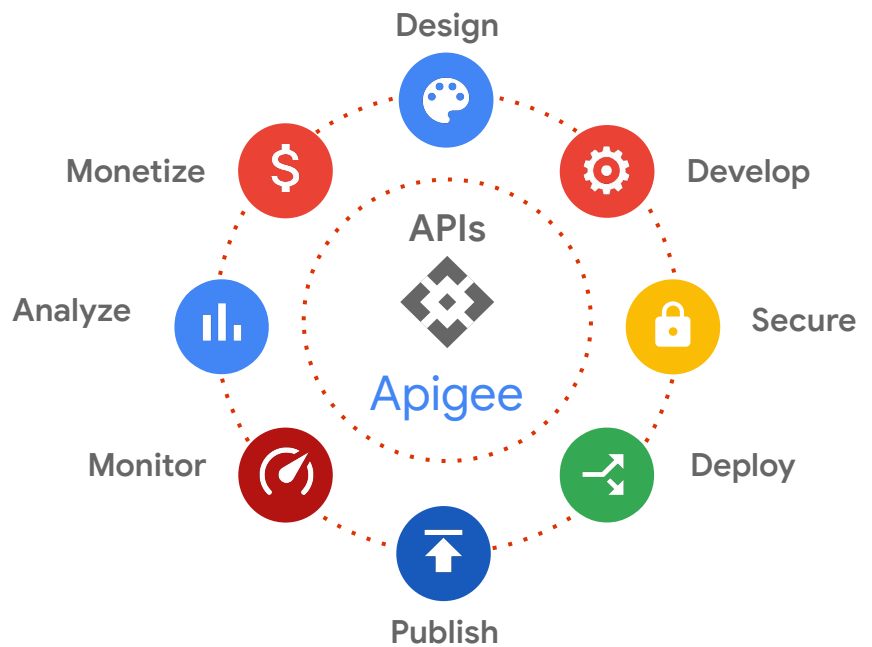

API Management & Monetization with Apigee

Design, secure, analyze, and scale APIs anywhere with visibility and control. Apigee provides an abstraction or facade for your backend service APIs and provides security, rate limiting, quotas, analytics, and more.

Build and scale API programs with full API lifecycle capabilities

A key to bring digital-first strategies to life

“Google is named a **Leader in 2021 Magic Quadrant for Full Life Cycle API Management**”

For the fifth time in a row, Gartner recognizes Google (Apigee) as a Leader in the Magic Quadrant for Full Life Cycle API Management. Google Cloud’s Apigee continues to position itself highest on ability to execute, we believe this is through our support for customers pursuing digital strategies.”